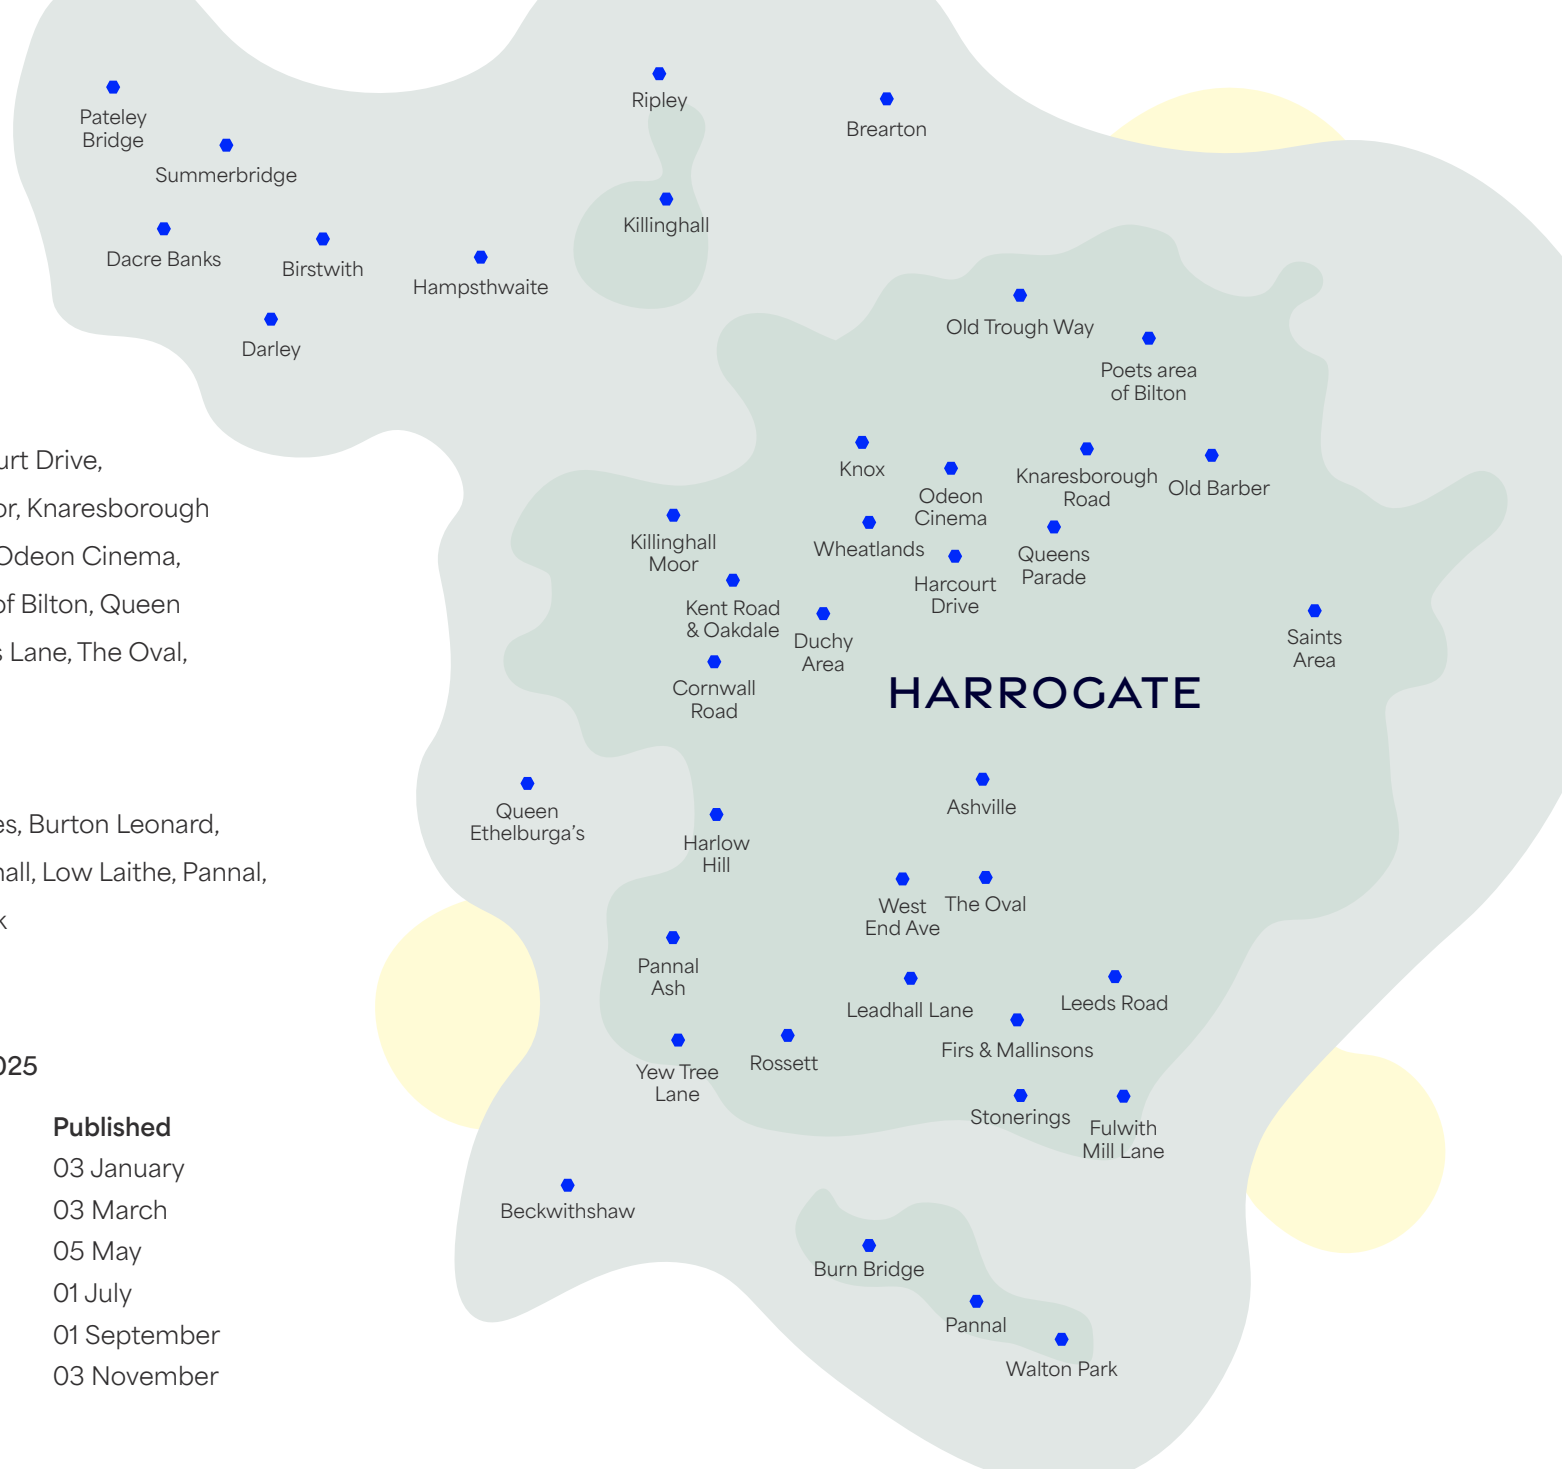

DISTRIBUTION

The total distribution is 12,000 homes.

We distribute to the following areas:

Central Harrogate

Ashville and Rossett, Beckwithshaw, Brearton, Christchurch bordering The Stray, Cornwall Road, Duchy Road, Forest Lane, Fulwith Mill Lane, Harcourt Drive, Harlow Hill, Kent Road and Oakdale, Killinghall Moor, Knaresborough Road, Leadhall Lane, Firs, Leeds Road, Mallinsons, Odeon Cinema, Old Barber, Old Trough Way, Otley Rd, Poets area of Bilton, Queen Ethelburga's, Saints area, St. George's, Stone Rings Lane, The Oval, Valley Drive, West End Avenue, Wheatlands

Surrounding Villages

Birstwith, Bishop Monkton, Burn Bridge, Burnt Yates, Burton Leonard, Dacre, Darley, Glasshouses, Hampsthwaite, Killinghall, Low Laithe, Pannal, Pateley Bridge, Ripley, Summerbridge, Walton Park

KEY DATES

Advertising Copy Deadlines & Publishing Dates 2025

Issue	Deadline	Published
January / February	17 December	03 January
March / April	14 February	03 March
May / June	13 April	05 May
July / August	17 June	01 July
September / October	15 August	01 September
November / December	12 October	03 November